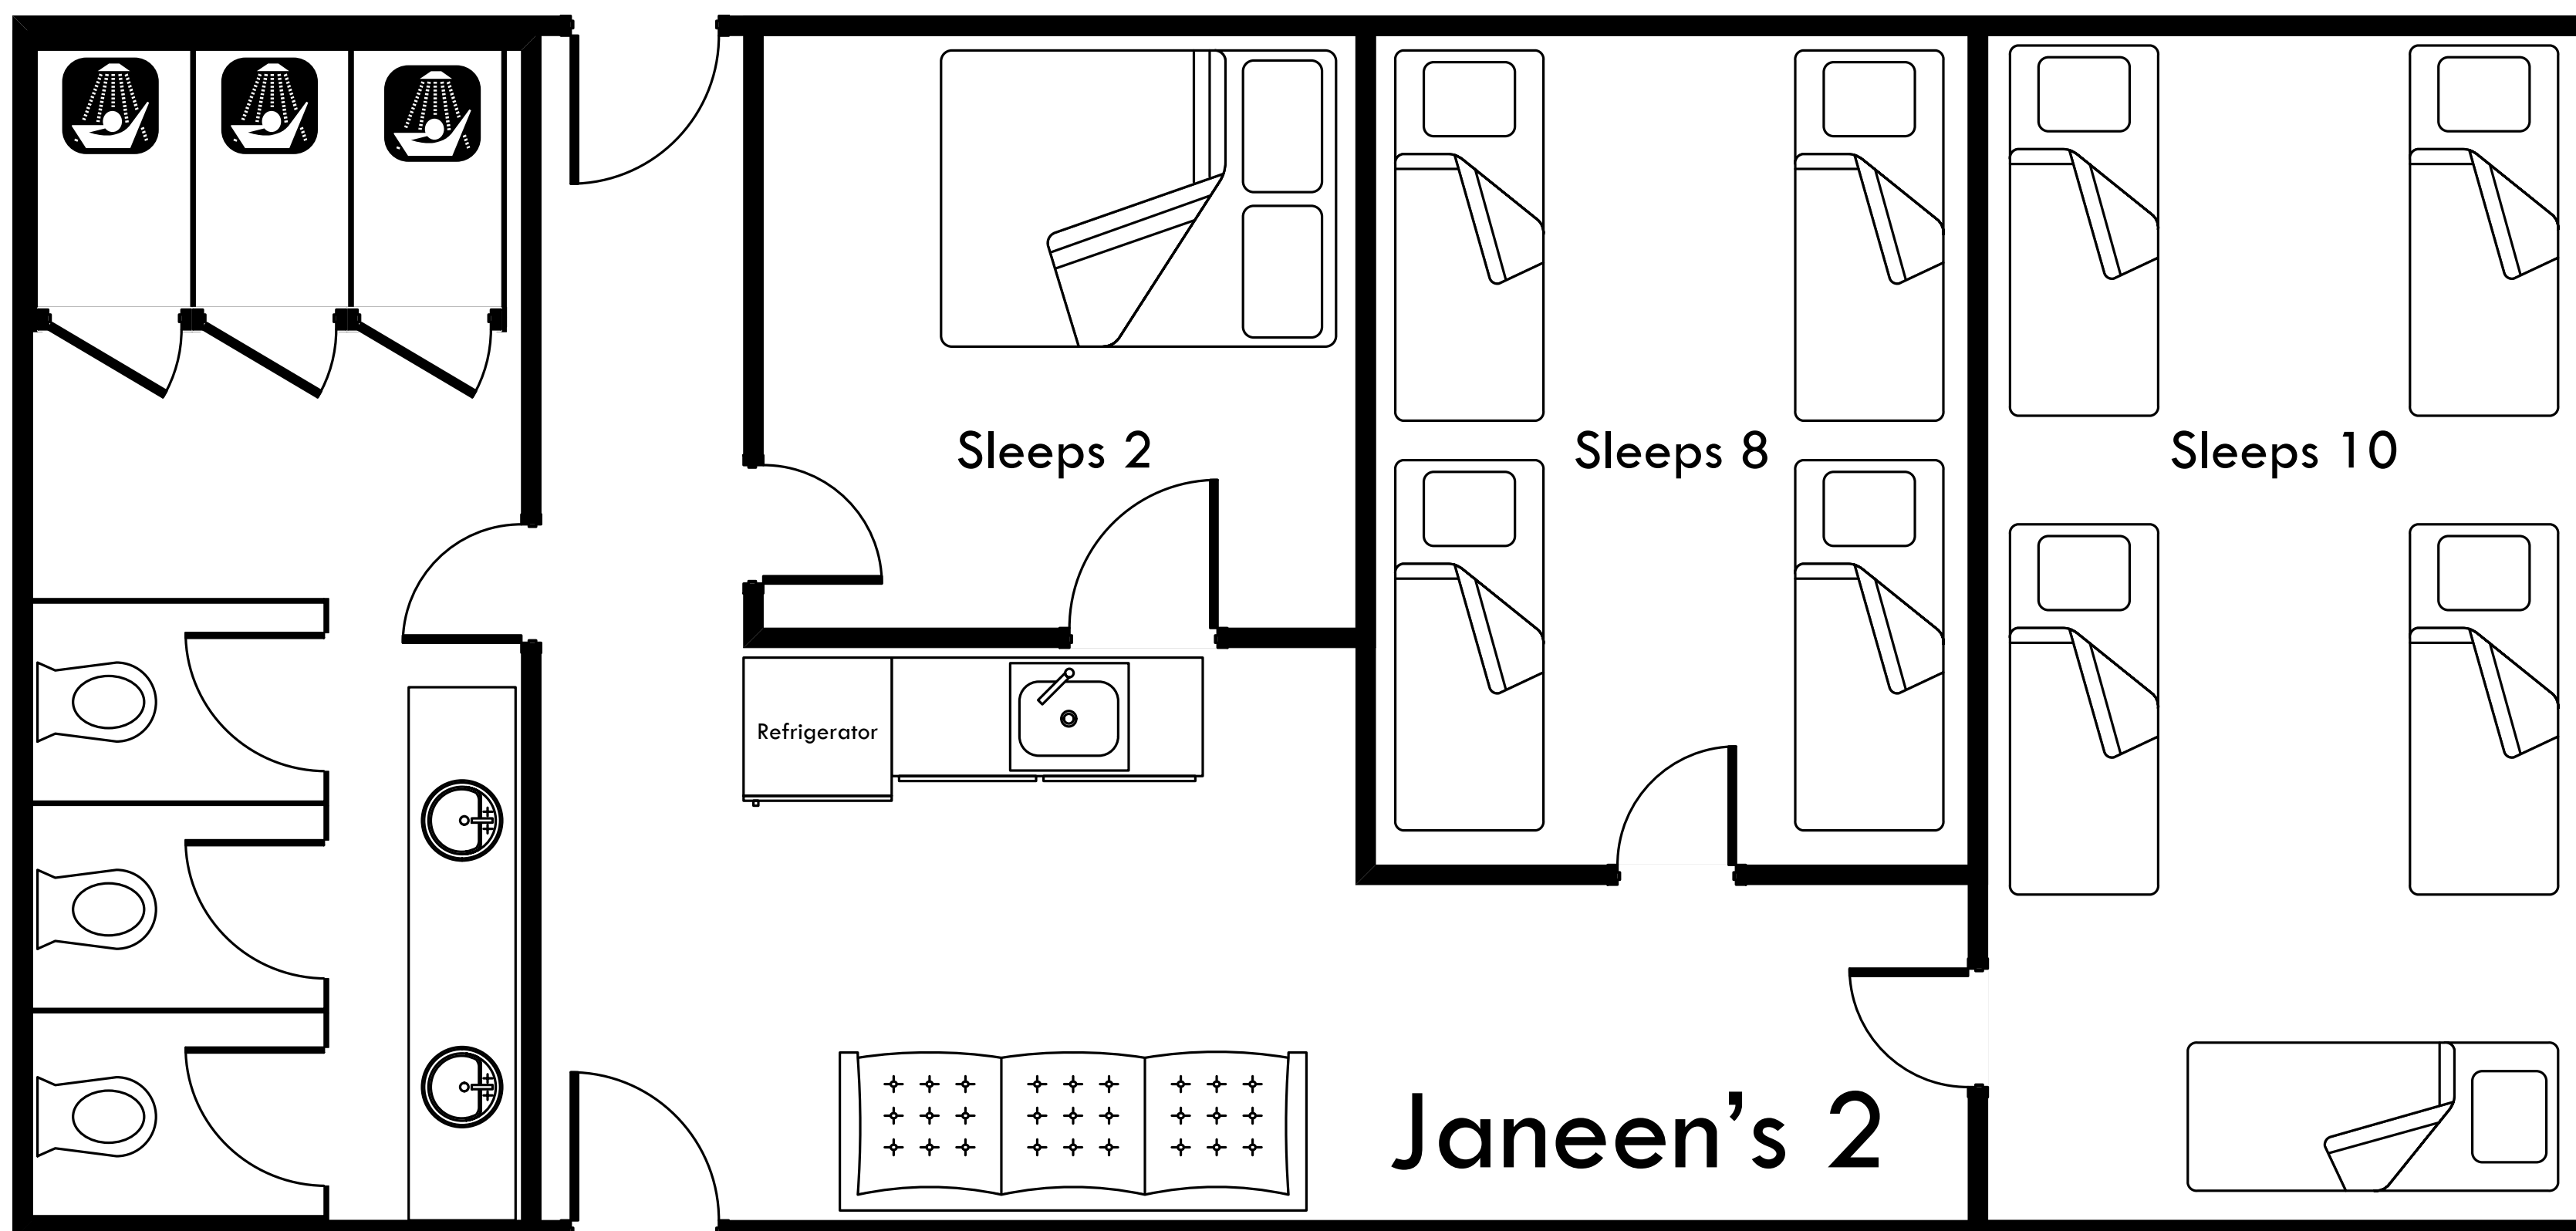

# Janeen's Cottage

- Heated and air-conditioned dormitory-style cottages
- 2 separate units
- Each unit is ground level and has a sitting area/ kitchenette, bathroom, and 3 bedrooms (1 counselor room and 2 camper rooms.)
  - Counselor room has 1 queen bed.
  - First camper room has 8 bunks.
  - Second camper room has 10 bunks.
- Sitting area/kitchenette includes a couch, microwave, refrigerator, and coffeemaker.
- Each bathroom has 2 sinks, 3 shower stalls, and 3 toilet stalls. (1 shower stall in each unit is a handicapped-accessible, roll-in shower.)
- Large front porch with rocking chairs

**Janeen's 2**